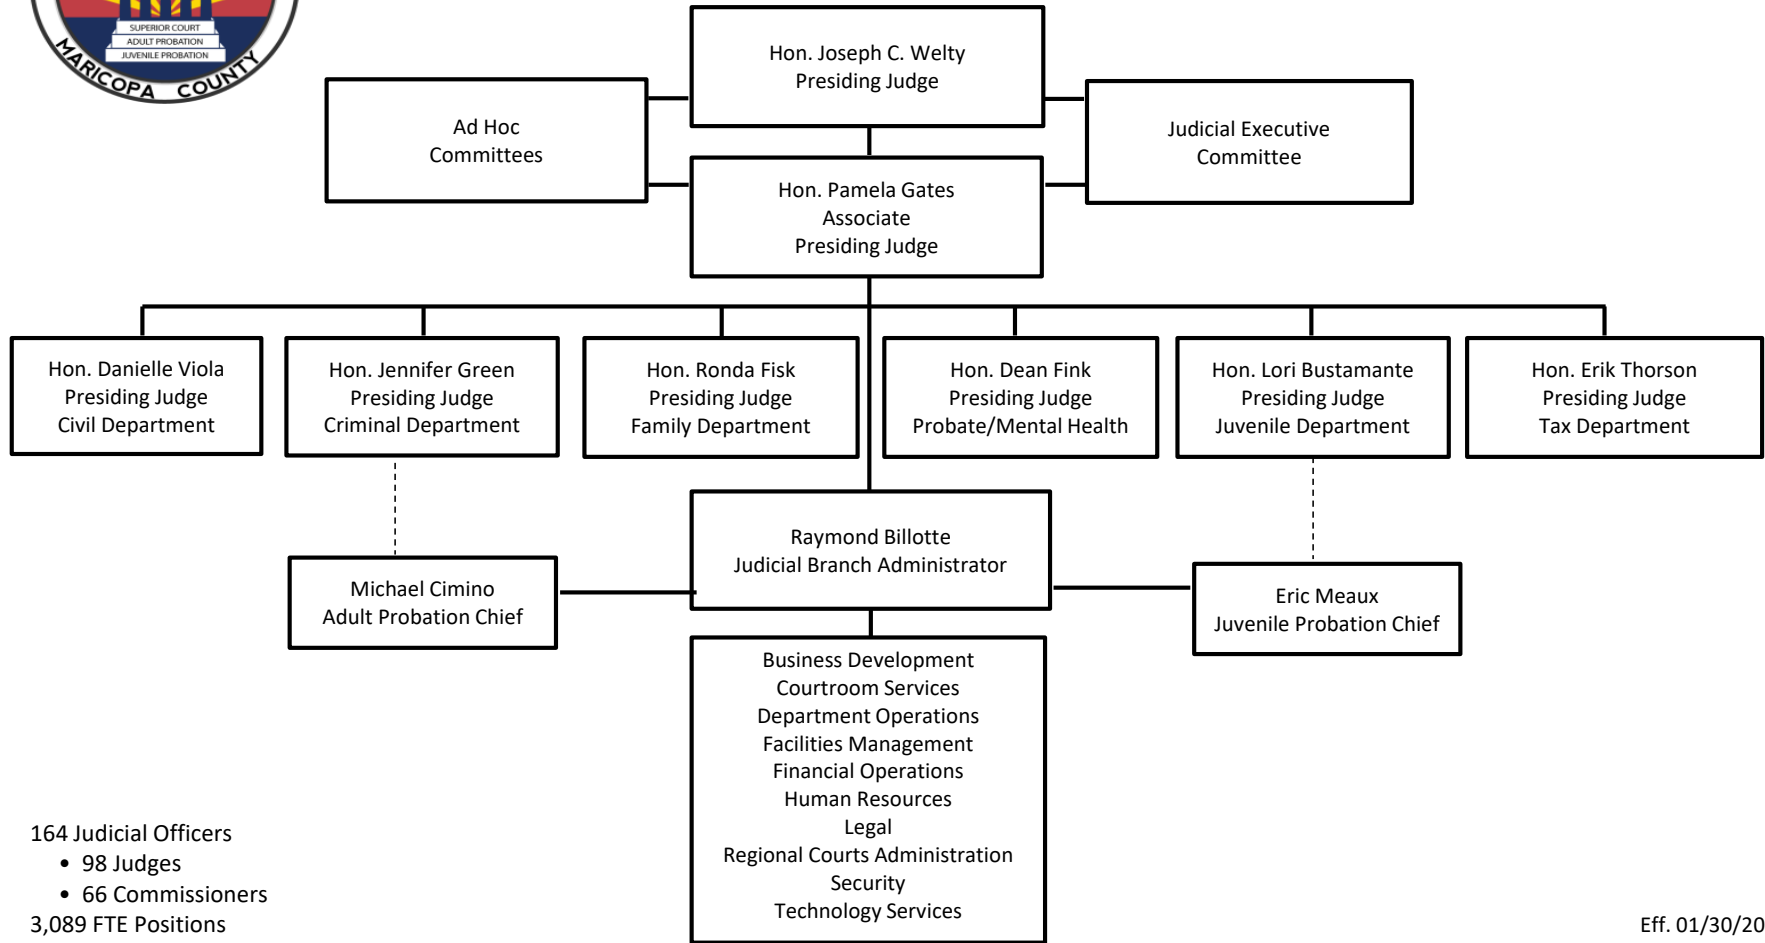

Judicial Branch of Arizona in Maricopa County

Table of Organization

164 Judicial Officers
 • 98 Judges
 • 66 Commissioners
 3,089 FTE Positions

Eff. 01/30/2025