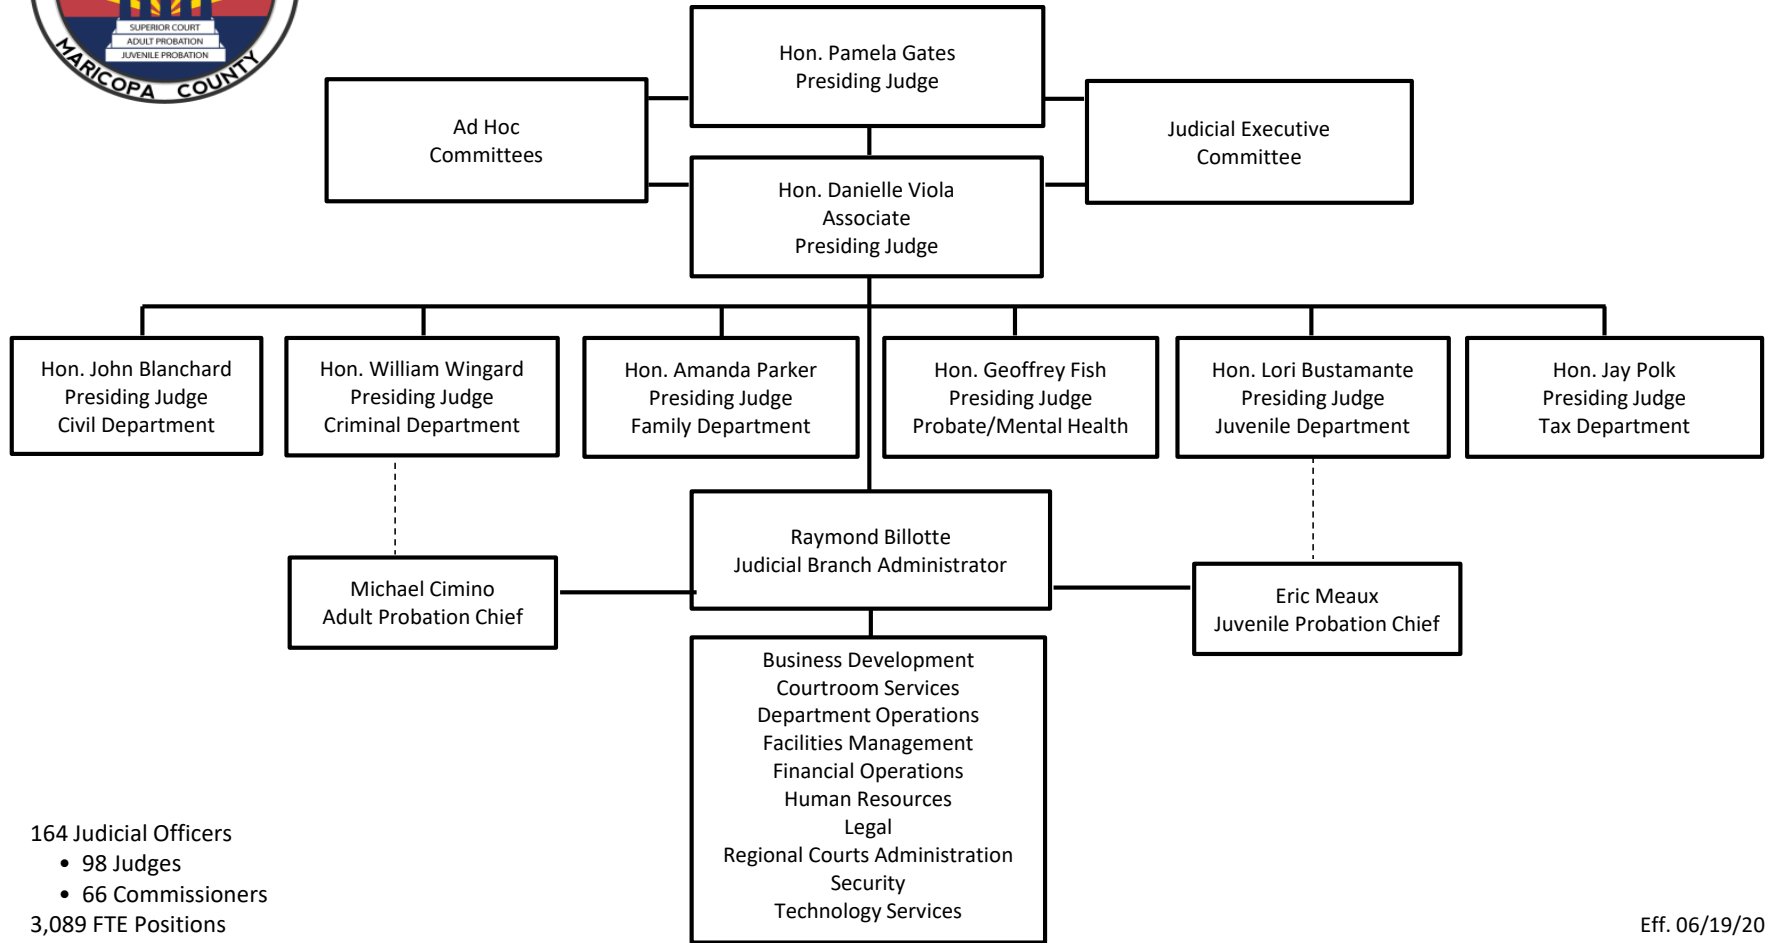

Judicial Branch of Arizona in Maricopa County

Table of Organization

164 Judicial Officers
 • 98 Judges
 • 66 Commissioners
 3,089 FTE Positions

Eff. 06/19/2026