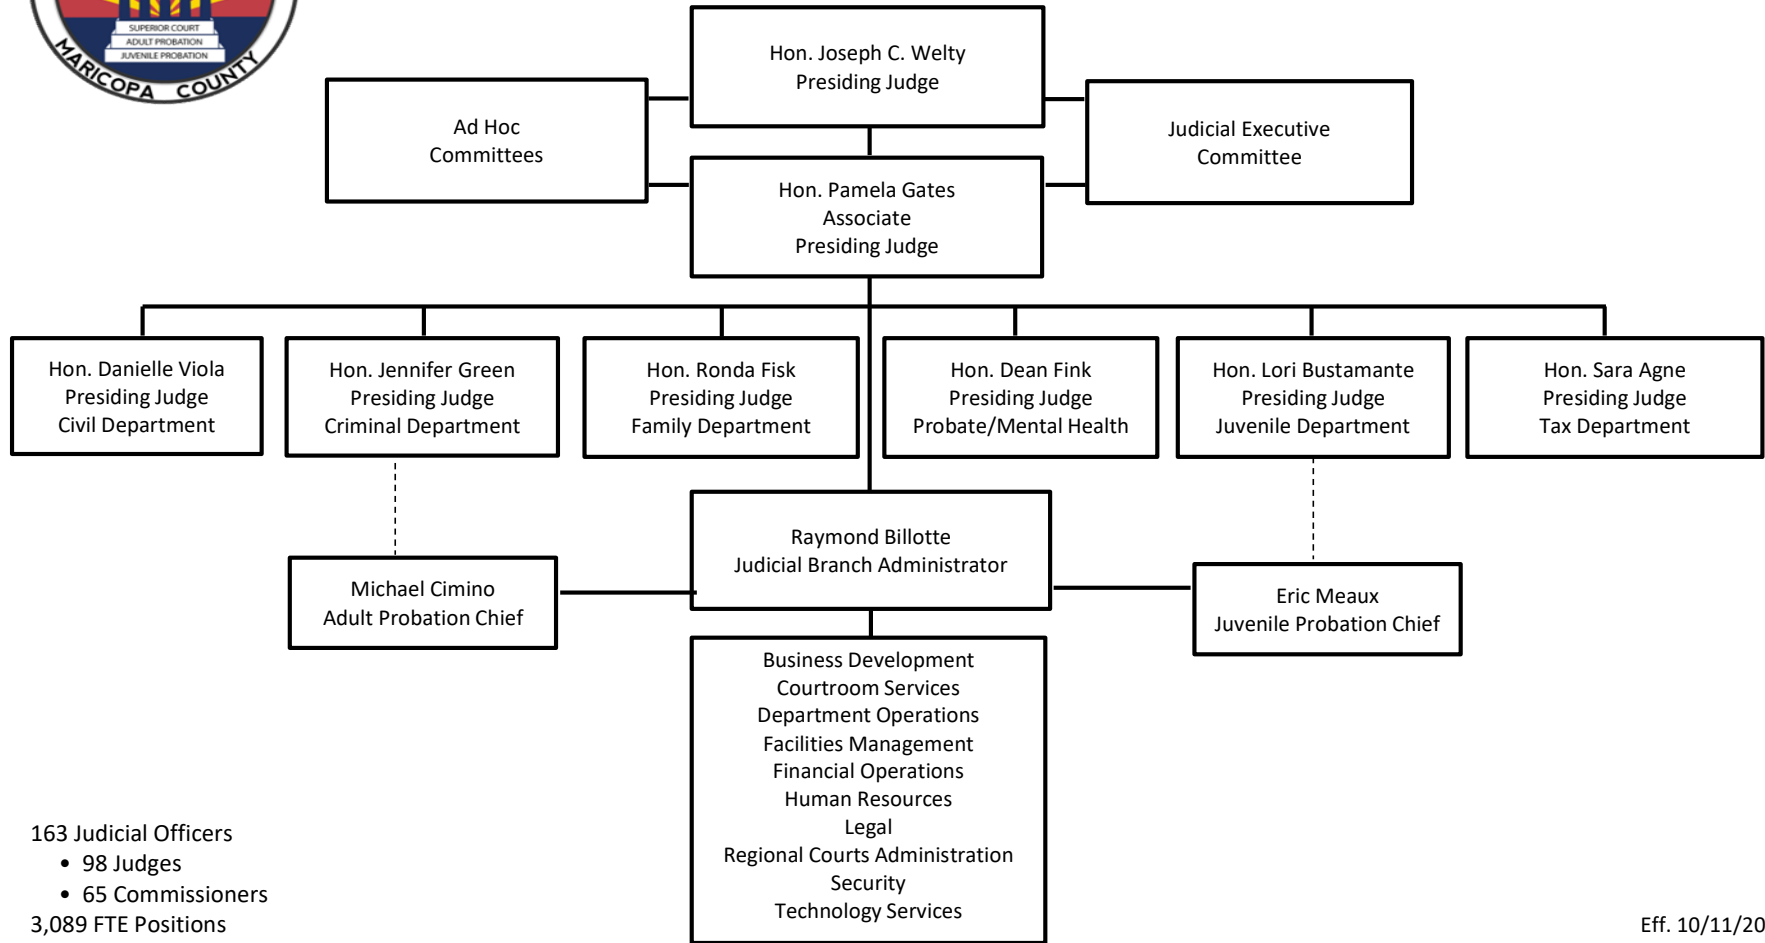

# Judicial Branch of Arizona in Maricopa County

## Table of Organization

163 Judicial Officers  
 • 98 Judges  
 • 65 Commissioners  
 3,089 FTE Positions

Eff. 10/11/2024